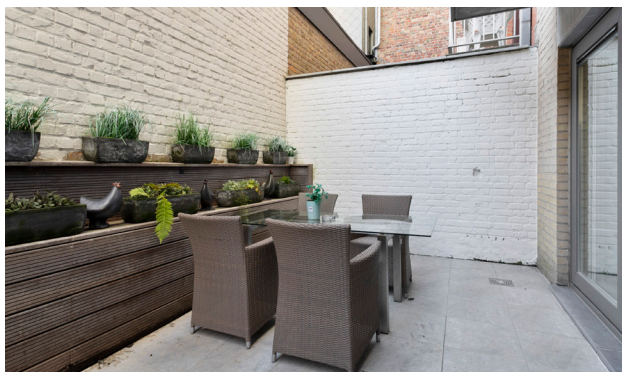

Terras - terrasse - terrace 2

- ✓ Terras met buitenmeubels
  Terrasse avec mobilier de jardin
  Terrace with outdoor furniture